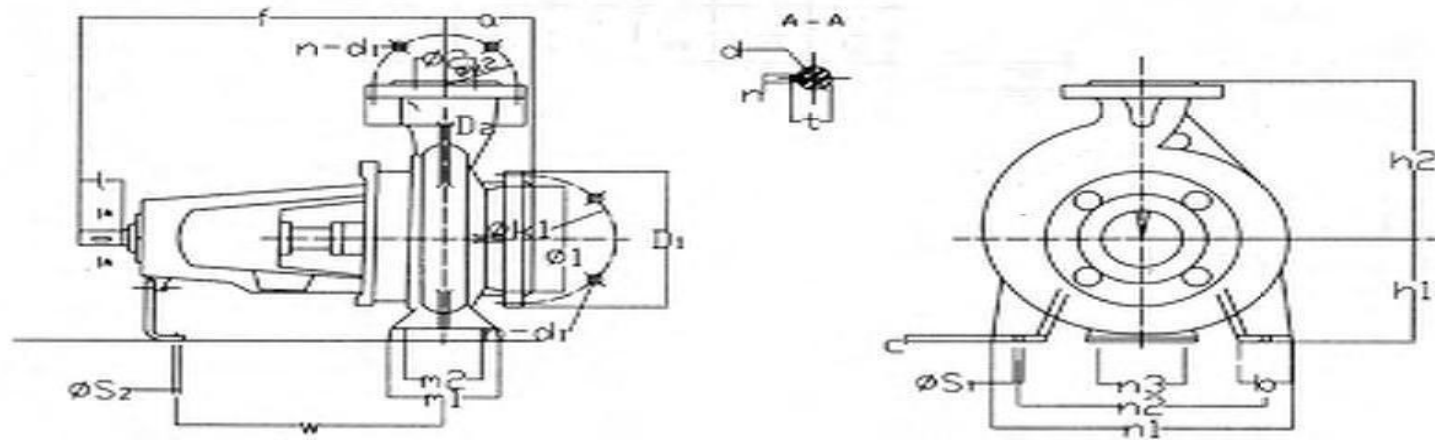

PUMP MODEL 125 - 20
SPEED 2pole

PUMP MODEL 125 - 20
SPEED 4pole

Overall and Mounting Dimensions(mm)

Pump Type	Frame Size	Pump Dimensions						Pump Foot Dimensions										Shaft End			
		1 - Suc	2 - Dis	a	f	h1	h2	b	c	m1	m2	n1	n2	n3	s1	s2	w	d	l	t	u
125 - 20	35	150	125	140	470	250	315	80	16	160	120	400	315	110	17.5	14	342	32	80	35	10