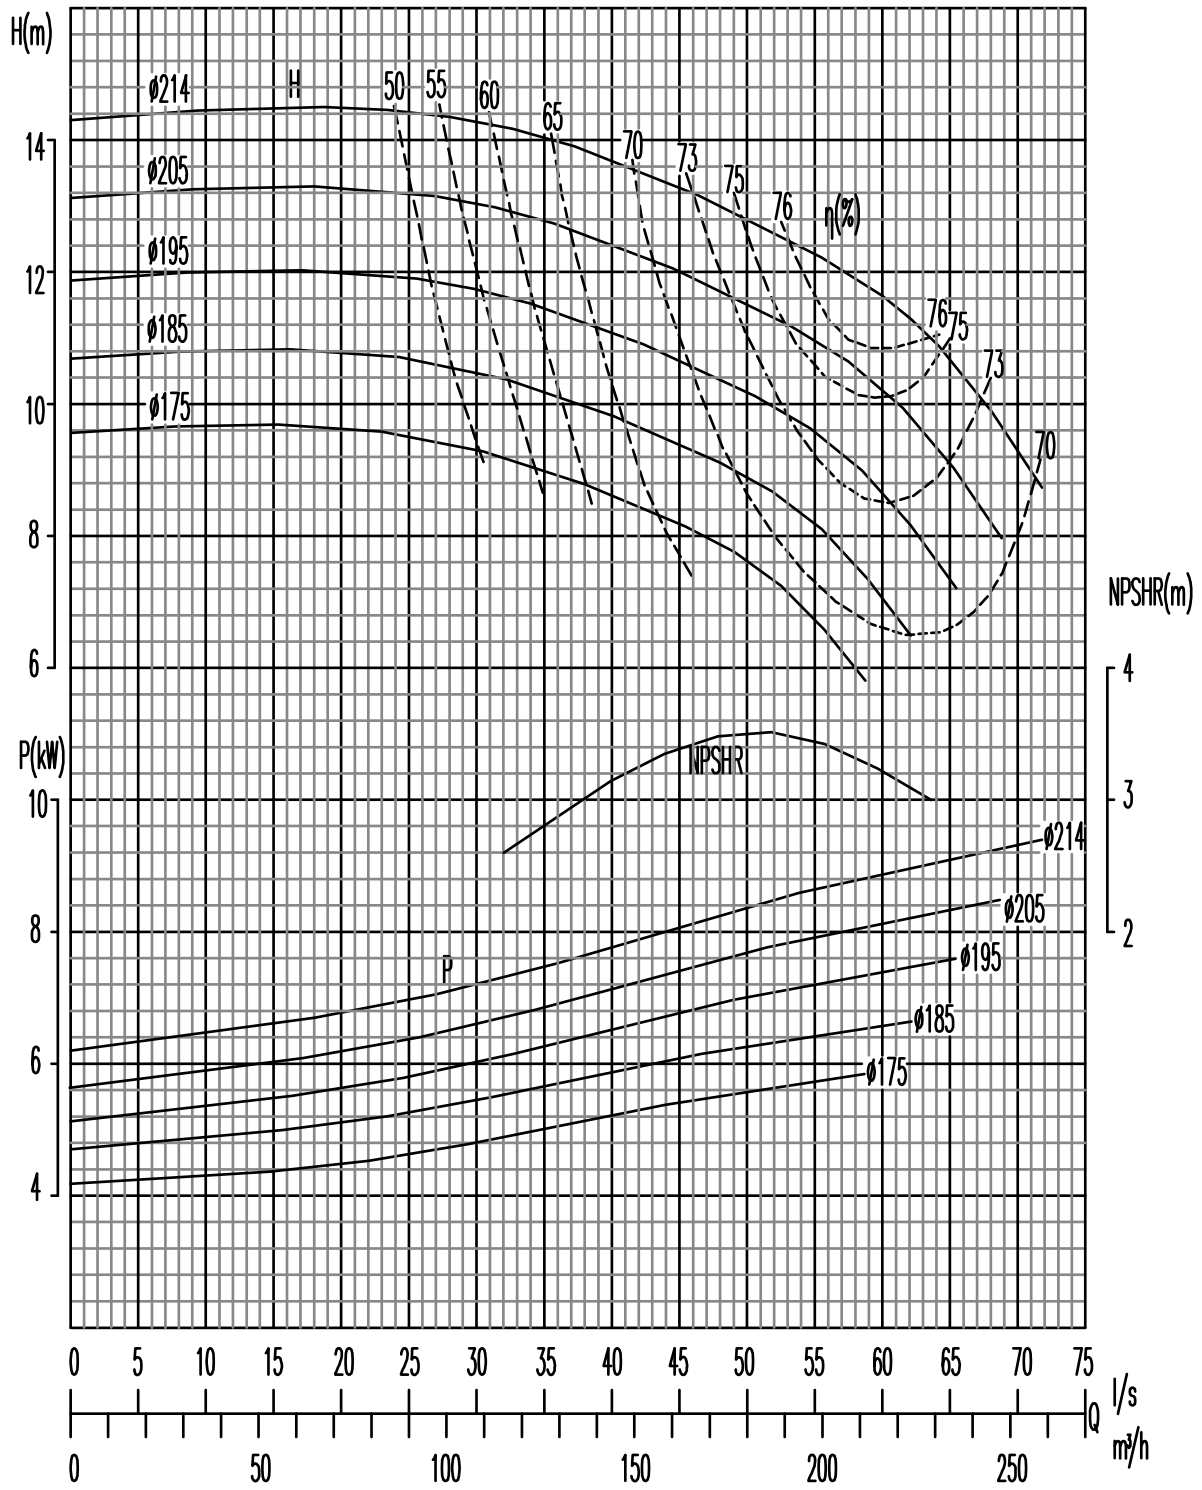

PUMP MODEL 125 - 20
SPEED 2pole

PUMP MODEL 125 - 20
SPEED 4pole

Overall and Mounting Dimensions(mm)

Pump Type	Frame Size	Pump Dimensions						Pump Foot Dimensions										Shaft End			
		1 - Suc	2 - Dis	a	f	h1	h2	b	c	m1	m2	n1	n2	n3	s1	s2	w	d	l	t	u
125 - 20	35	150	125	140	470	250	315	80	16	160	120	400	315	110	17.5	14	342	32	80	35	10