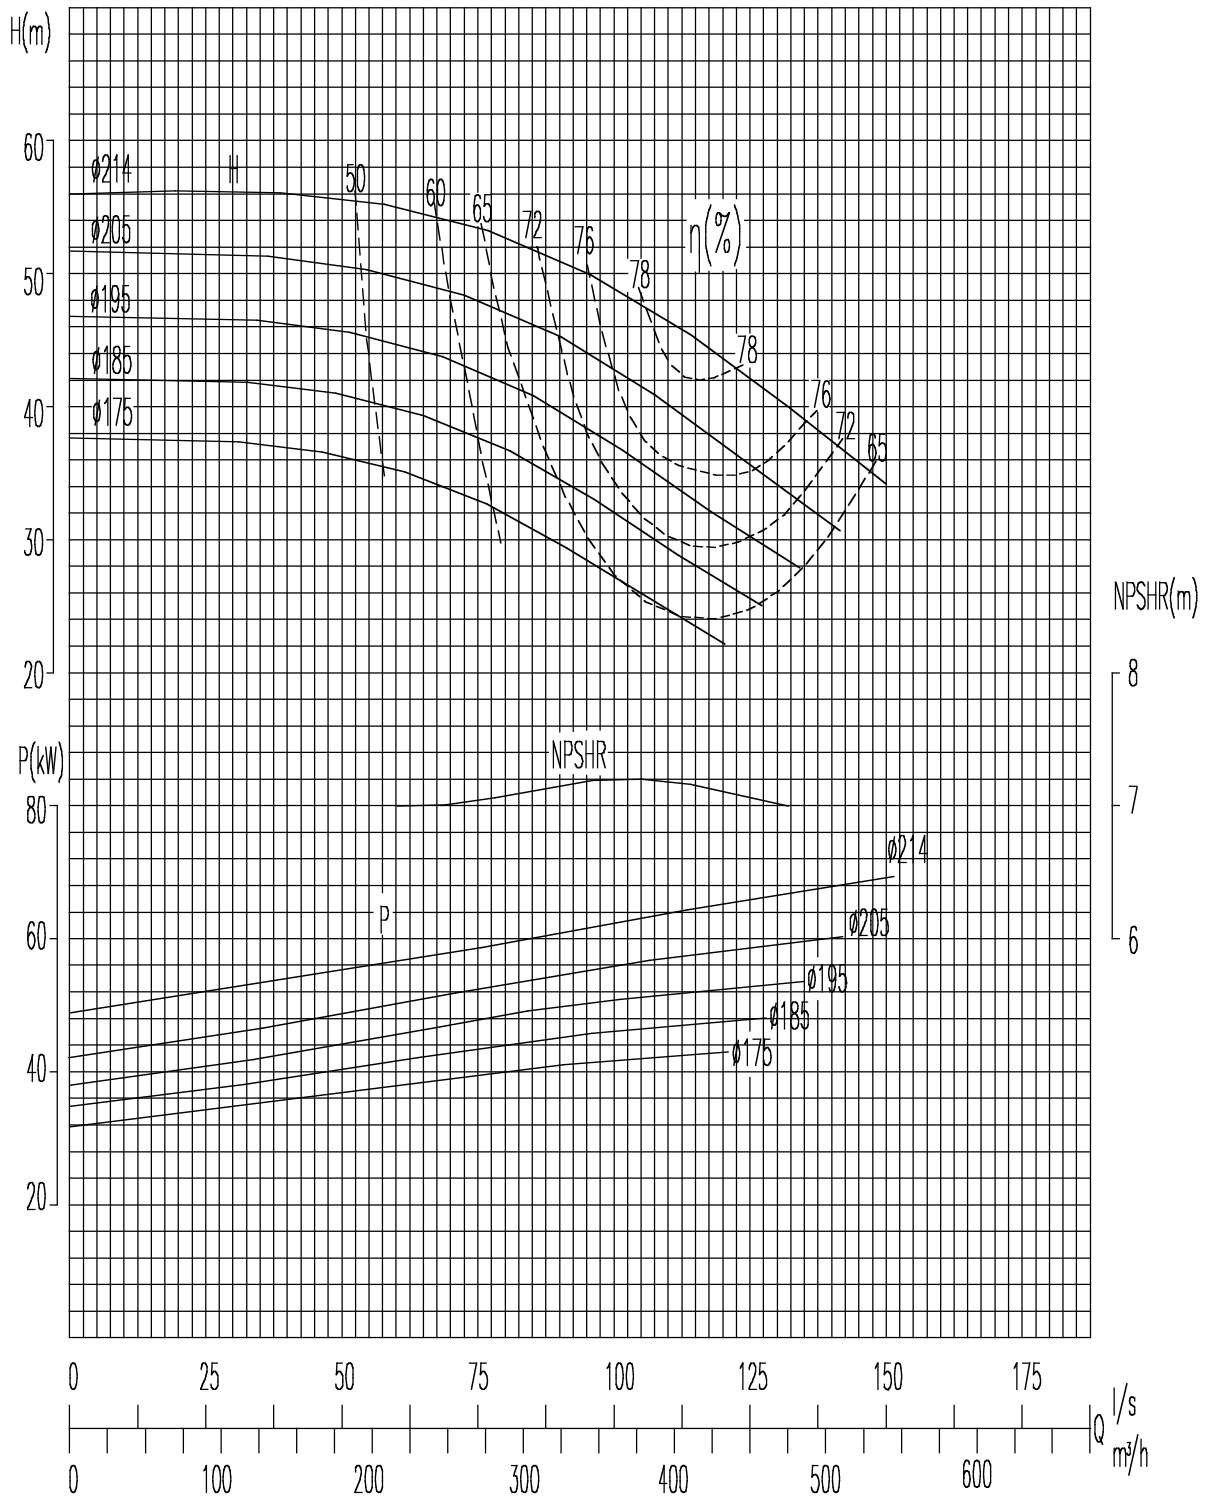

PUMP MODEL 125 - 20
SPEED 2pole

PUMP MODEL 125 - 20
SPEED 4pole

Overall and Mounting Dimensions(mm)

Pump Type	Frame Size	Pump Dimensions						Pump Foot Dimensions										Shaft End			
		1 - Suc	2 - Dis	a	f	h1	h2	b	c	m1	m2	n1	n2	n3	s1	s2	w	d	l	t	u
125 - 20	35	150	125	140	470	250	315	80	16	160	120	400	315	110	17.5	14	342	32	80	35	10